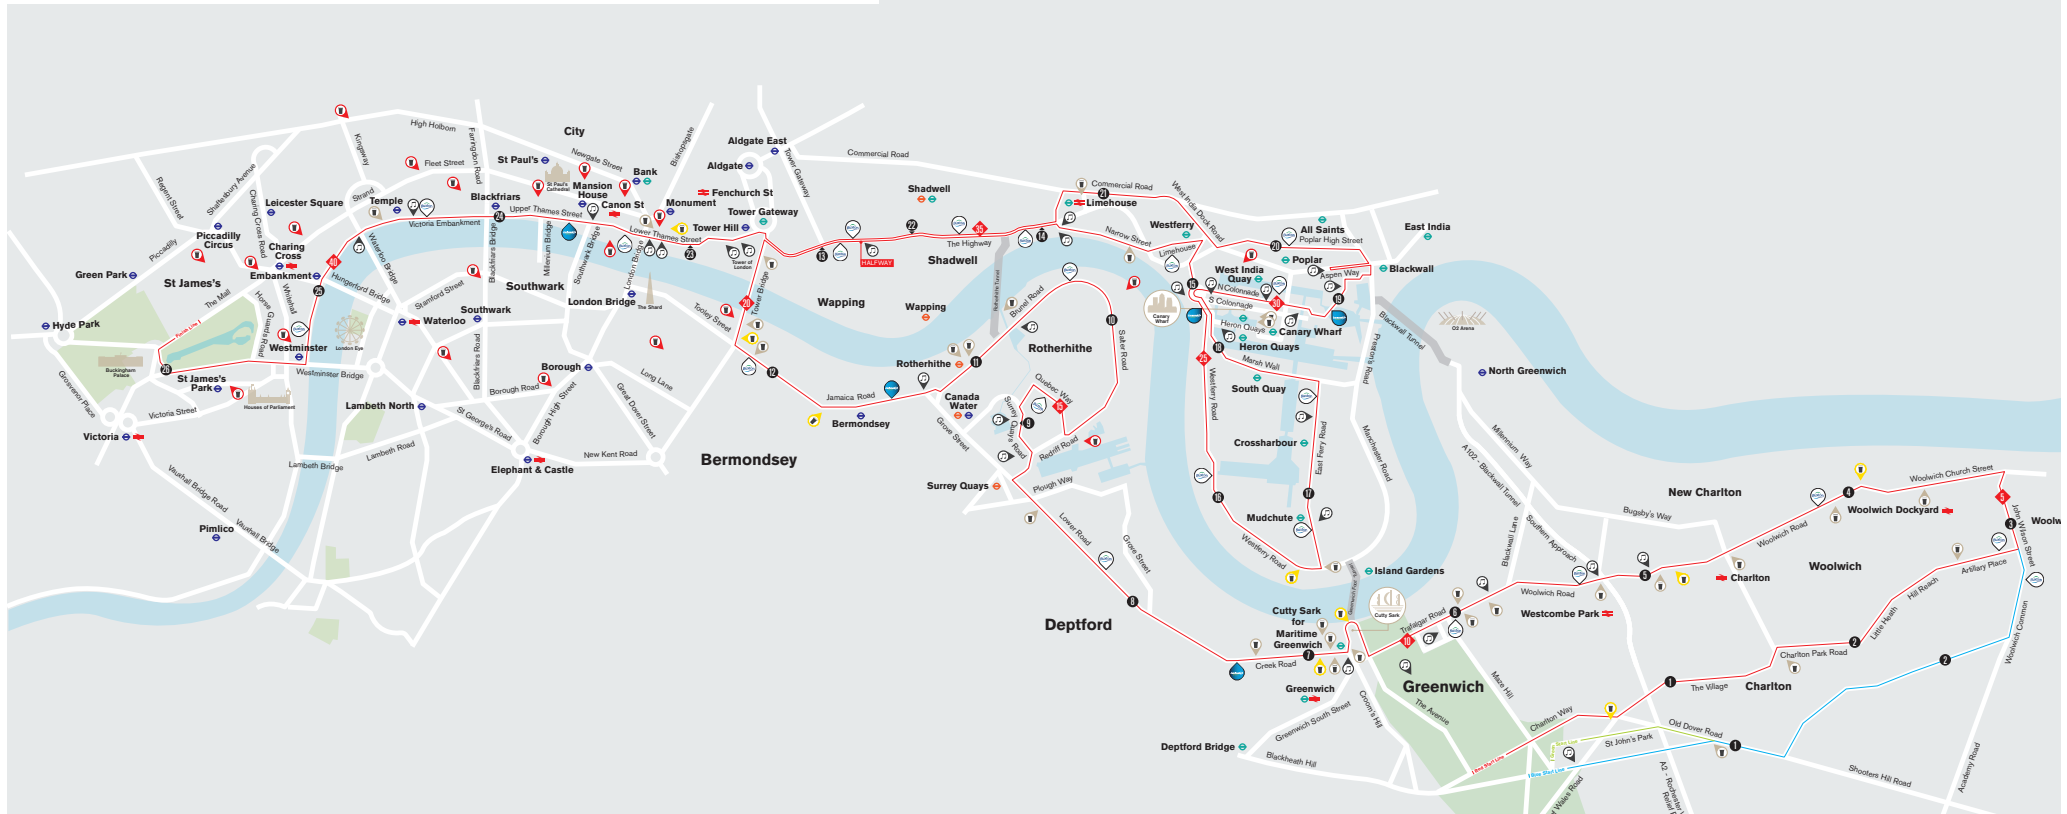

COURSE MAP

ELEVATION PROFILE

KEY

-  Buxton Natural Spring Water
-  Fuller's pub on course
-  Pub on course
-  Lucozade Sports drink
-  1 Mile Marker
-  Pub on course with music
-  Music on course
-  10 KM Marker
-  The Route