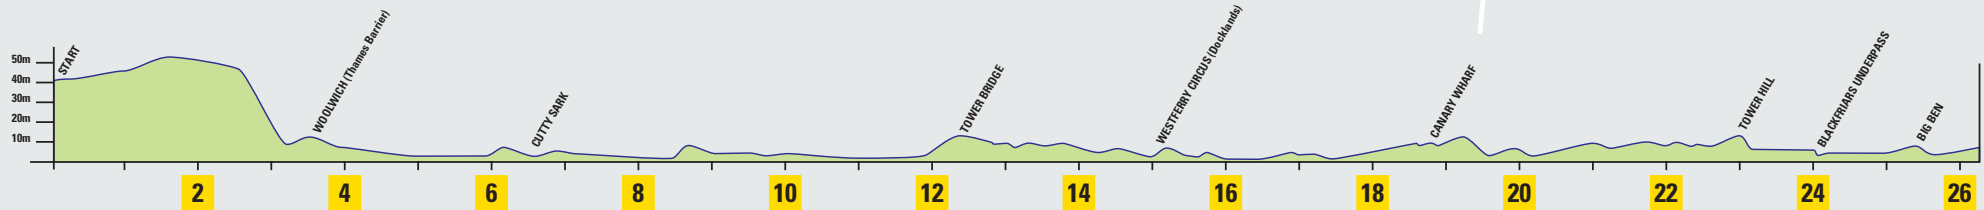

COURSE MAP

ELEVATION PROFILE

KEY

-  Buxton Natural Spring Water
-  Fuller's pub on course
-  Pub on course
-  Lucozade Sports drink
-  1 Mile Marker
-  Pub on course with music
-  Music on course
-  10 KM Marker
-  The Route